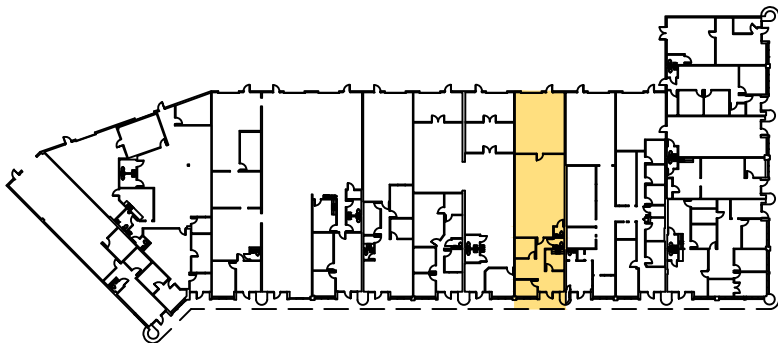

Omni Business Park  
7381 114th Ave  
Pinellas Park, FL 33773

Suite 403A  
2,606 Square Feet

FLOOR PLAN

SUITE PLAN

[www.ArcisLeasing.com](http://www.ArcisLeasing.com)

Drawings are not to scale & measurements are approximate.