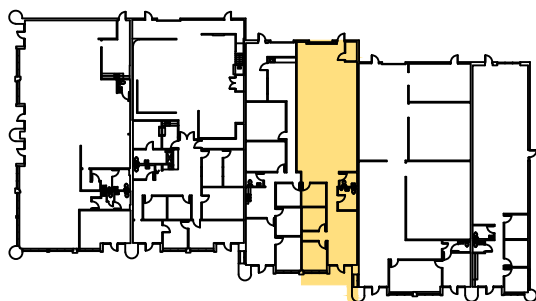

Omni Business Park  
7441 114th Ave  
Largo, FL 33773

Suite 607A  
2,725 Square Feet

FLOOR PLAN

SUITE PLAN

For additional information please contact:  
Renee Opland  
Arcis Realty, LLC  
Renee@arcisinc.com  
727.202.9595  
www.ArcisLeasing.com