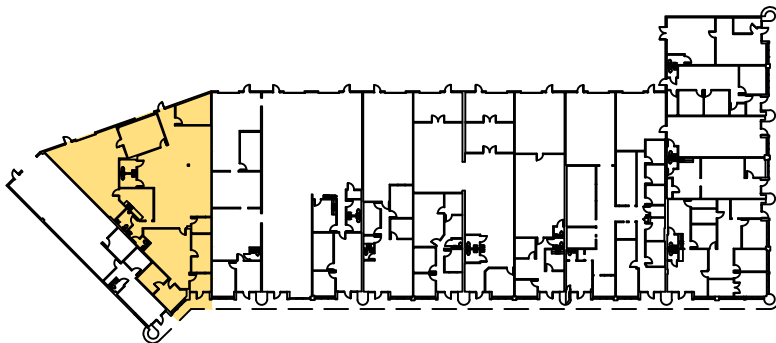

Omni Business Park  
7381 114th Ave  
Largo, FL 33773

Suite 401  
4,842 Square Feet

FLOOR PLAN

SUITE PLAN

For additional information please contact:  
Renee Opland  
Klein & Heuchan  
ReneeOpland@kleinandheuchan.com  
727.441.1951  
www.ArcisLeasing.com

Drawings are not to scale & measurements are approximate.

Prepared by:  
**American Building Calculations**  
4710 Land O Lakes Blvd, Suite 17-118  
Land O Lakes, FL. 34639  
Phone: 813.600.5472  
<http://www.abcalc.biz>