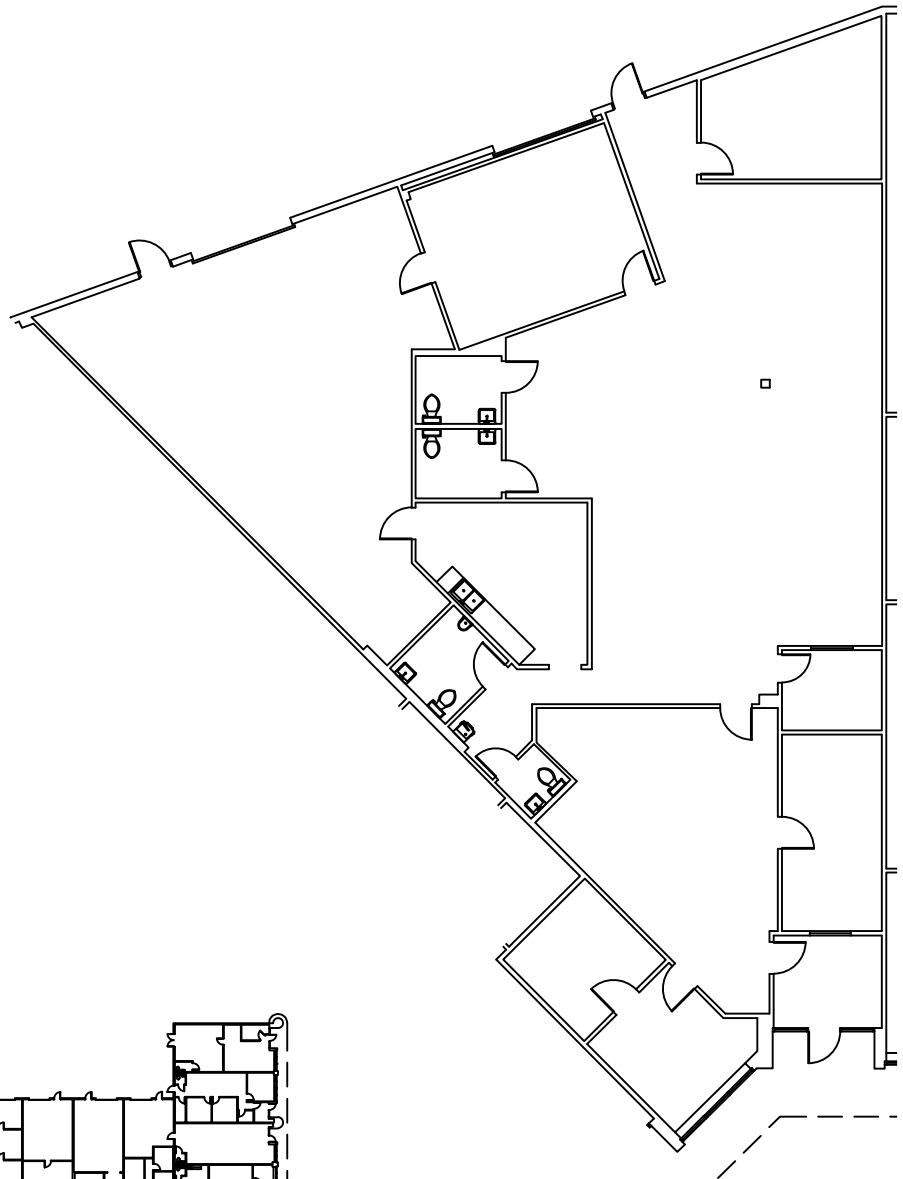

Omni Business Park  
7381 114th Ave  
Largo, FL 33773

Suite 401  
4,842 Square Feet

FLOOR PLAN

SUITE PLAN

For additional information please contact:  
Renee Opland  
Klein & Heuchan  
ReneeOpland@kleinandheuchan.com  
727.441.1951  
www.ArcisLeasing.com

Drawings are not to scale & measurements are approximate.

Prepared by:  
**American Building Calculations**  
4710 Land O Lakes Blvd, Suite 17-118  
Land O Lakes, FL. 34639  
Phone: 813.600.5472  
<http://www.abcalc.biz>