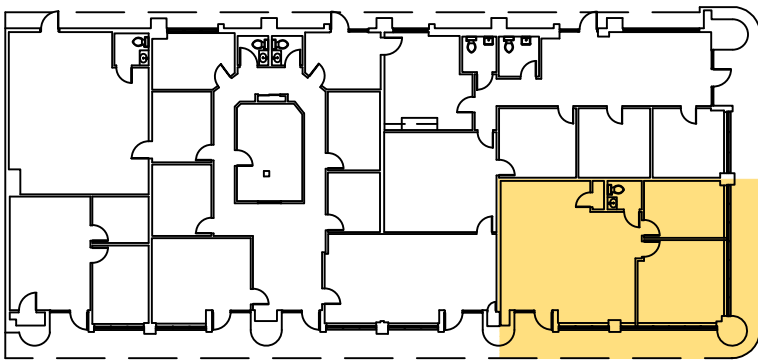

Omni Business Park
7411 114th Ave
Largo, FL 33773

Suite 305
1,386 Square Feet

FLOOR PLAN

SUITE PLAN

For additional information please contact:
Renee Opland
Klein & Heuchan
reneeopland@kleinandheuchan.com
727.441.1951
www.ArcisLeasing.com