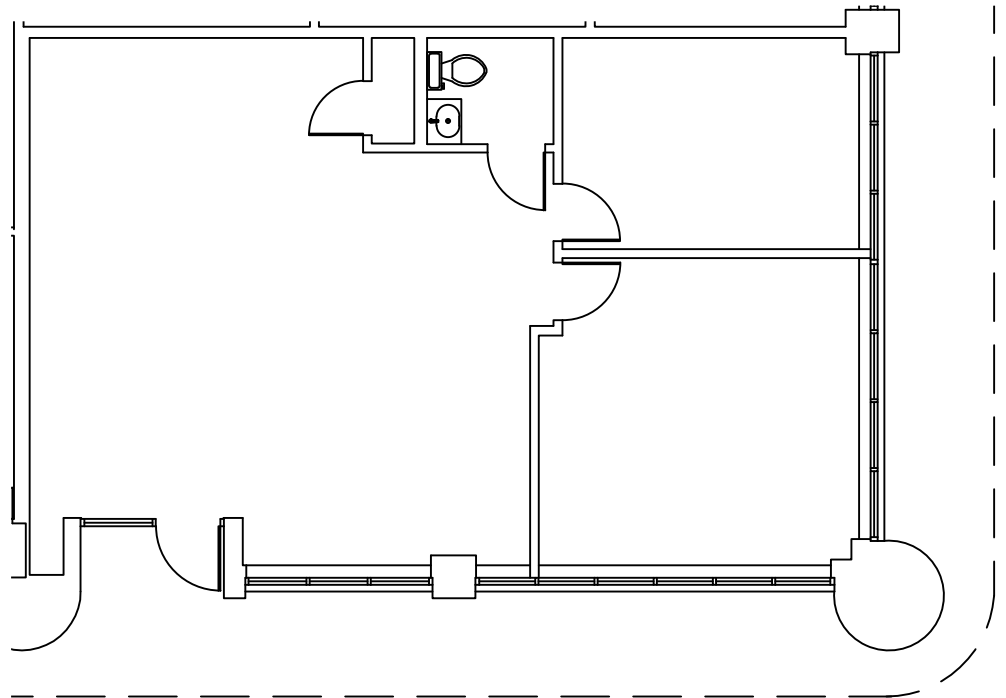

Omni Business Park
7411 114th Ave
Largo, FL 33773

Suite 305
1,386 Square Feet

FLOOR PLAN

SUITE PLAN

For additional information please contact:
Renee Opland
Klein & Heuchan
reneeopland@kleinandheuchan.com
727.441.1951
www.ArcisLeasing.com