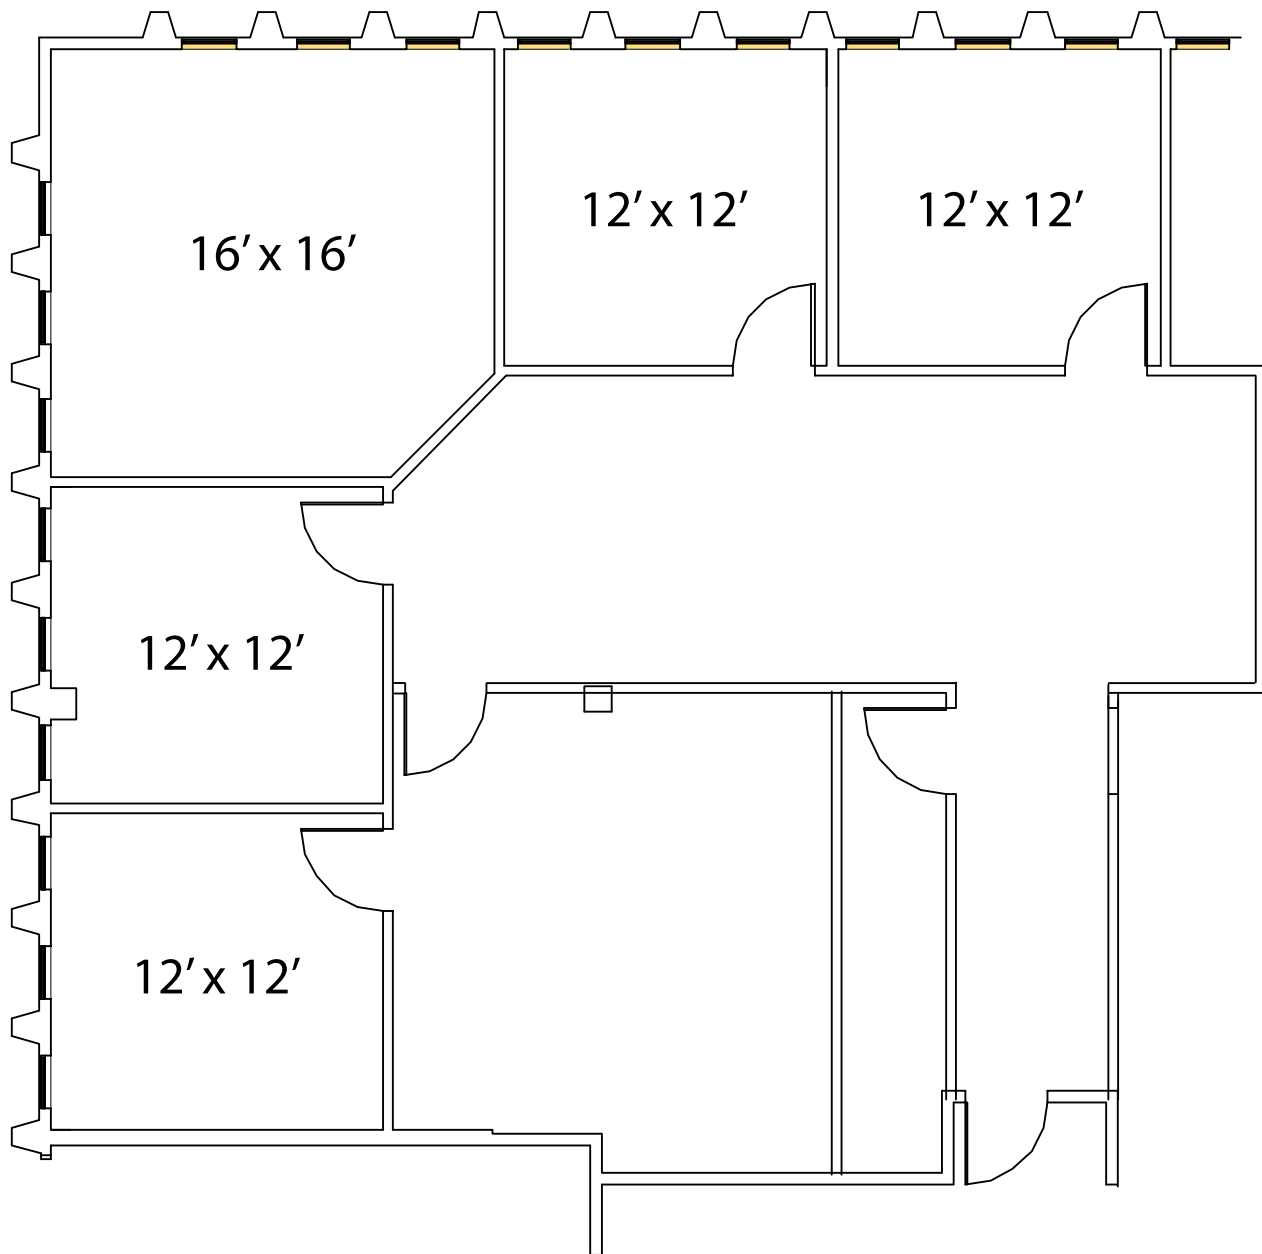

1,931 SF

Steve Butler
Engel Realty
951 18th Street South, Suite 200
Birmingham, AL 35205
Phone: (205) 939-8217
www.LeaseBham.com

Disclaimer: The above floor plan is not to scale. The available space shown is believed to be correct but is subject to change.