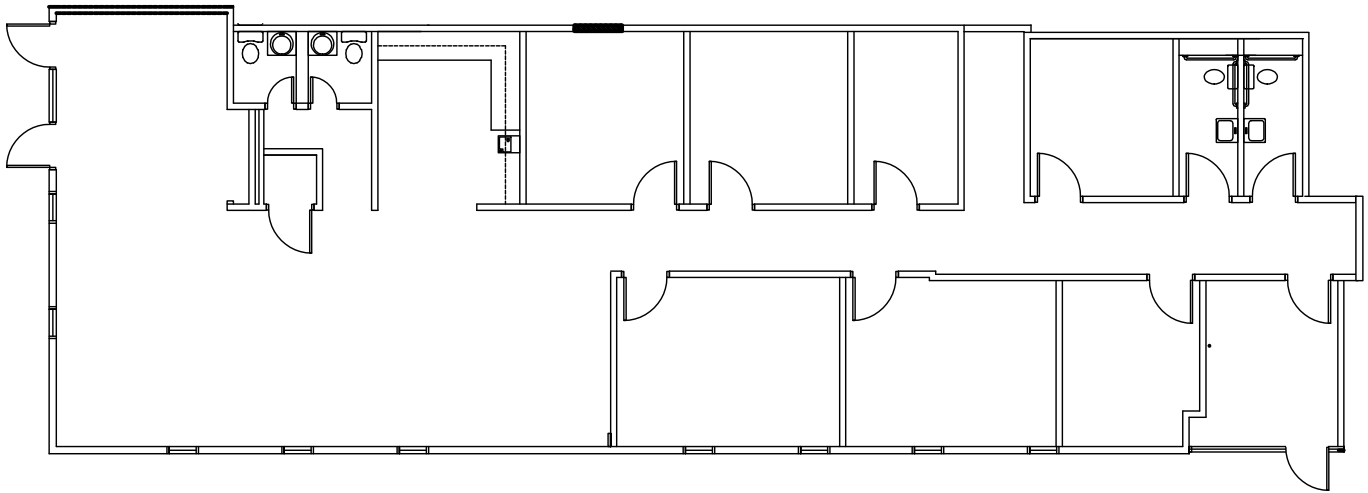

3,012 sf

Steve Butler
Engel Realty
951 18th Street South, Suite 200
Birmingham, AL 35205
Phone: (205) 939-8217
www.LeaseBham.com

Disclaimer: The above floor plan is not to scale. The available space shown is believed to be correct but is subject to change.