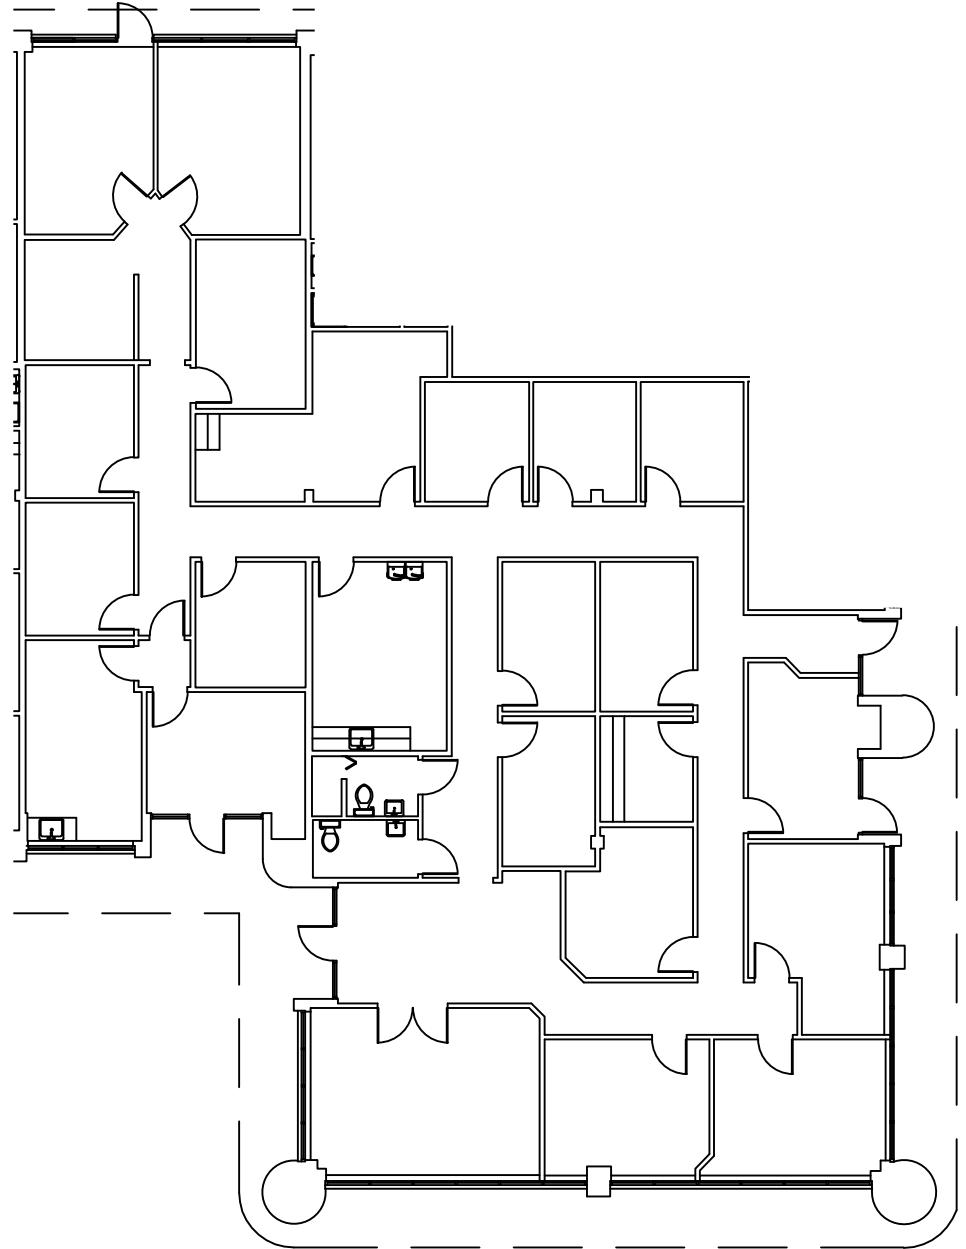

Omni Business Park
7431 114th Ave
Largo, FL 33773

Suite 104
6,020 Square Feet

FLOOR PLAN

SUITE PLAN

For additional information please contact:
Renee Opland
Arcis Realty, LLC
Renee@arcisinc.com
727.202.9595
www.ArcisLeasing.com