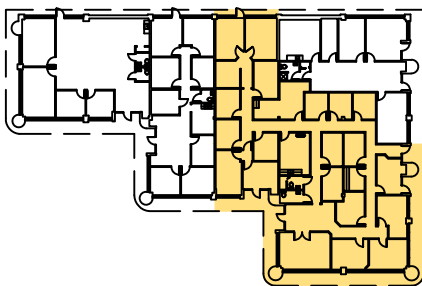

Omni Business Park
7431 114th Ave
Largo, FL 33773

Suite 104
6,020 Square Feet

FLOOR PLAN

SUITE PLAN

For additional information please contact:
Renee Opland
Arcis Realty, LLC
Renee@arcisinc.com
727.202.9595
www.ArcisLeasing.com