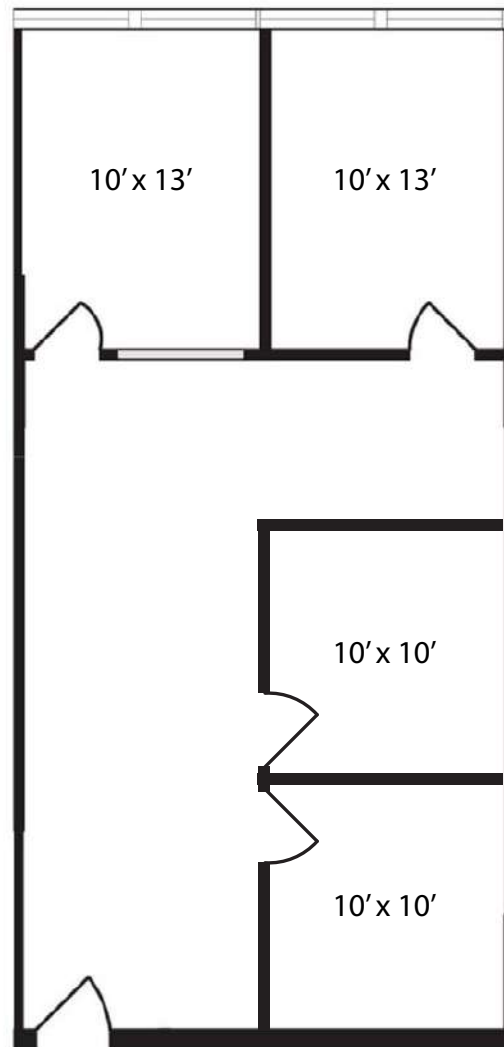

Suite 121 - 988 sf

All measurements are approximate.

On-Site Leasing Office
2189 Cleveland Street, Suite 209
Clearwater, Florida 33765

www.ArcisLeasing.com

**For Additional Information
Please Contact:**

727.202.9595