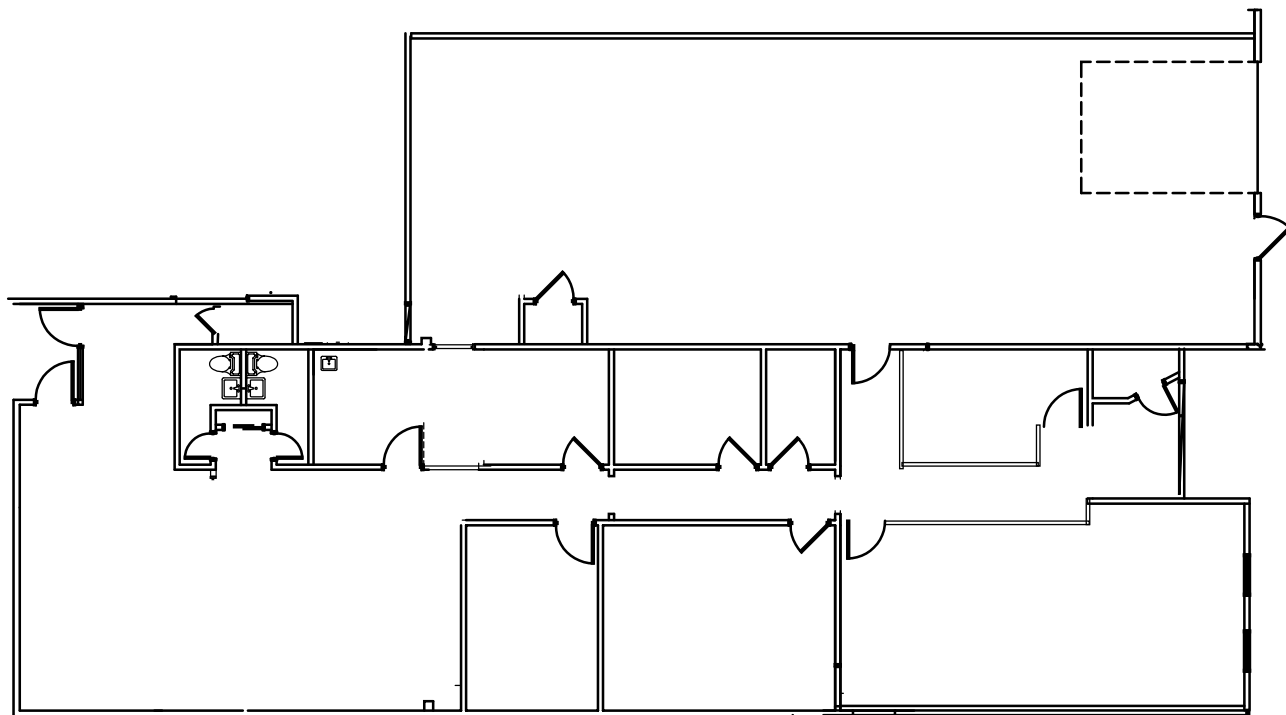

4,335 sf

Steve Butler
Engel Realty
951 18th Street South, Suite 200
Birmingham, AL 35205
Phone: (205) 939-8217
Fax: (205) 939-6817
sbutler@engelrealty.com
www.LeaseBham.com

Disclaimer: The above floor plan is not to scale. The available space shown is believed to be correct but is subject to change.