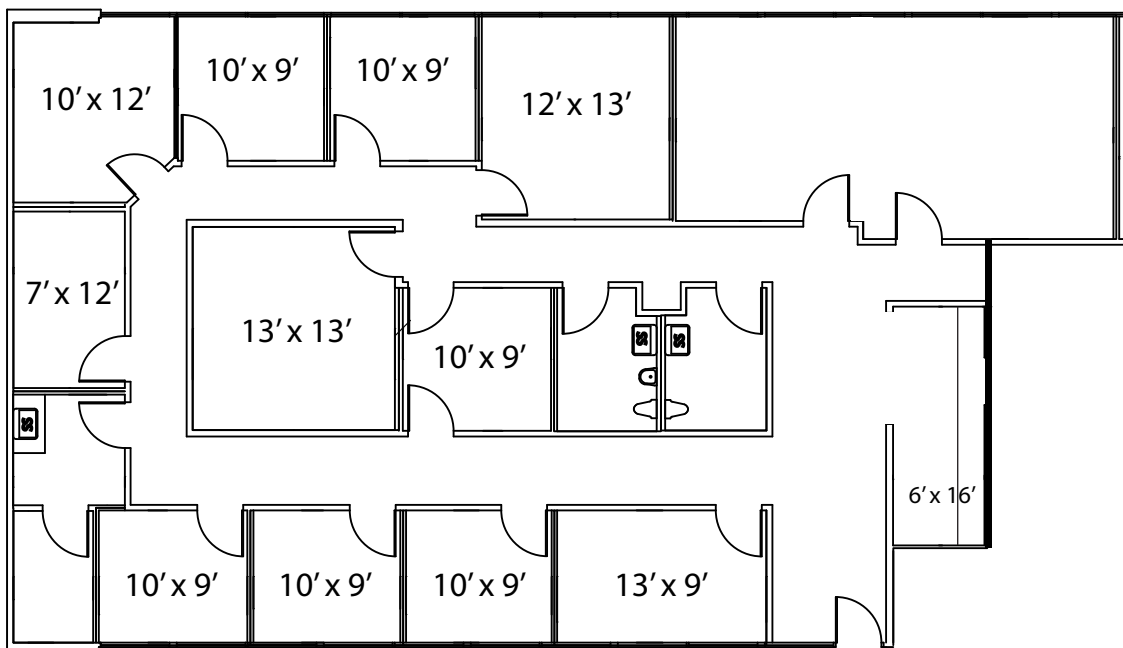

Suite 266 - 3,422 Sq. Ft.

All measurements are approximate.

On-Site Leasing Office
2189 Cleveland Street, Suite 209
Clearwater, Florida 33765

For Additional Information
727.202.9595

**Owned &
Managed By:**