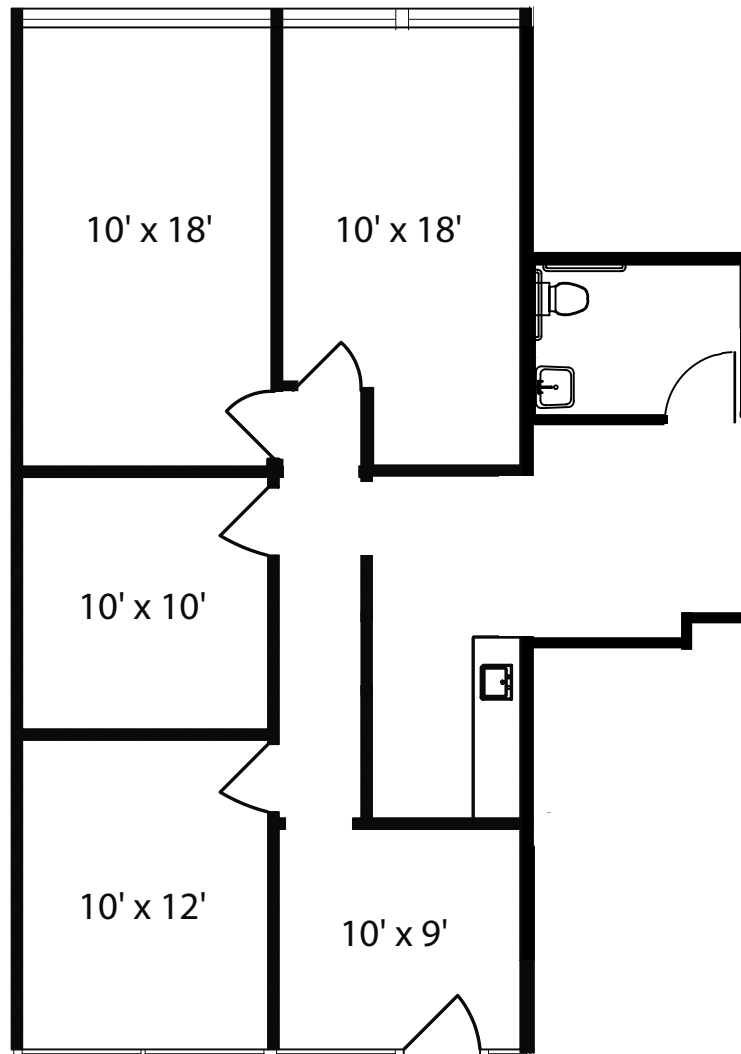

Suite 210 - 1,205 Sq. Ft.

On-Site Leasing Office
2189 Cleveland Street, Suite 209
Clearwater, Florida 33765

www.ArcisLeasing.com

For Additional Information
727.202.9595

**Owned &
Managed By:**