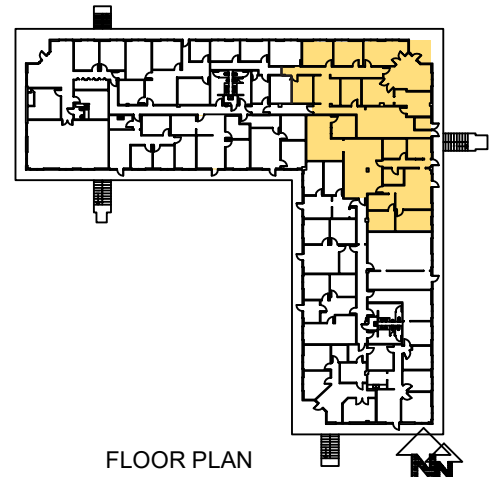

Steve Butler
 Engel Realty
 951 18th Street South, Suite 200
 Birmingham, AL 35205
 Phone: (205) 939-8217
 Fax: (205) 939-6817
 sbutler@engelrealty.com
 www.LeaseBham.com

Rentable Square Feet: 6,154

FLOOR PLAN