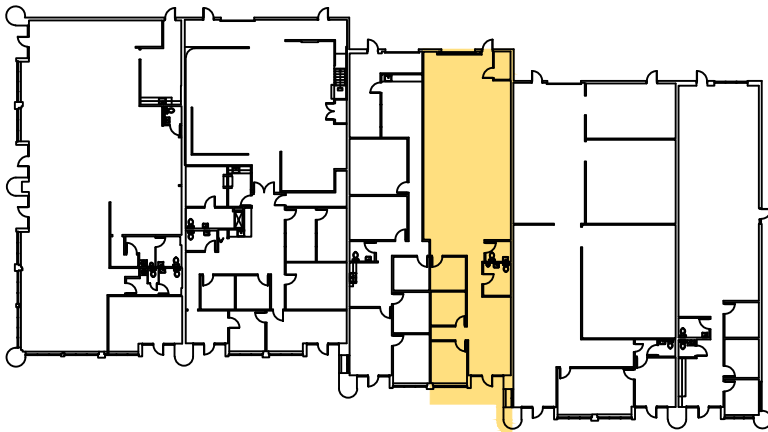

Omni Business Park
7441 114th Ave
Largo, FL 33773

Suite 606B
2,725 Square Feet

FLOOR PLAN

SUITE PLAN

For additional information please contact:
Renee Opland
Arcis Realty, LLC
Renee@arcisinc.com
727.202.9595
www.ArcisLeasing.com