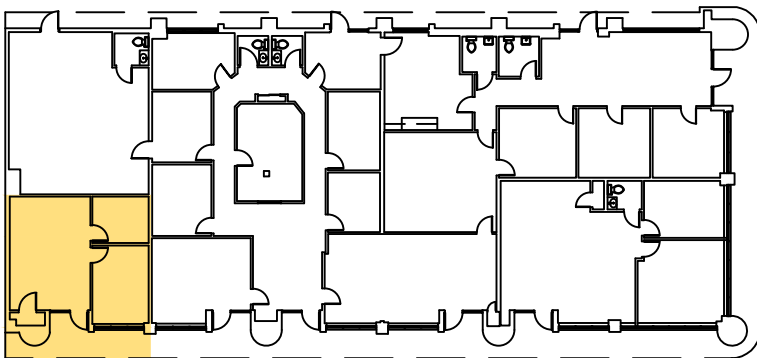

Omni Business Park
7411 114th Ave
Largo, FL 33773

Suite 301
715 Square Feet

FLOOR PLAN

SUITE PLAN

For additional information please contact:
Renee Opland
Arcis Realty, LLC
Renee@arcisinc.com
727.202.9595
www.ArcisLeasing.com