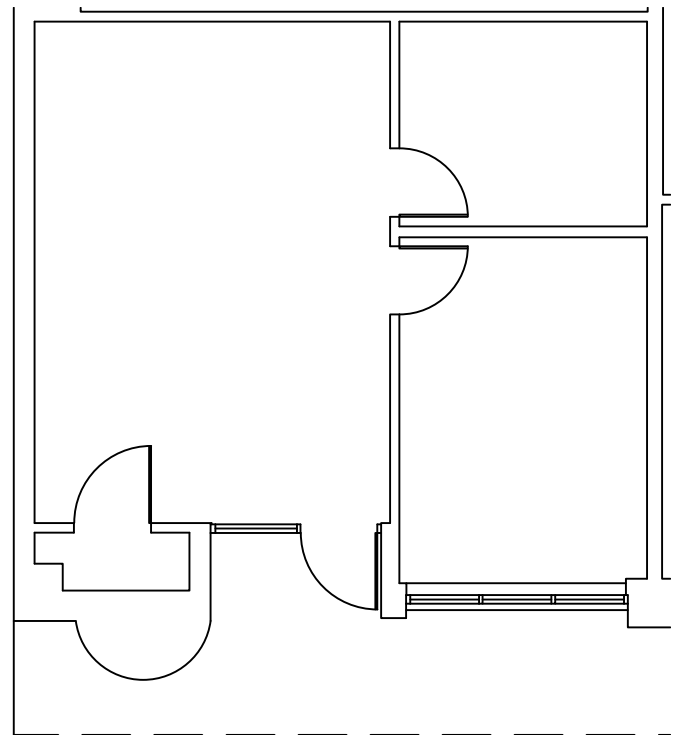

Omni Business Park
7411 114th Ave
Largo, FL 33773

Suite 301
715 Square Feet

FLOOR PLAN

SUITE PLAN

For additional information please contact:
Renee Opland
Arcis Realty, LLC
Renee@arcisinc.com
727.202.9595
www.ArcisLeasing.com