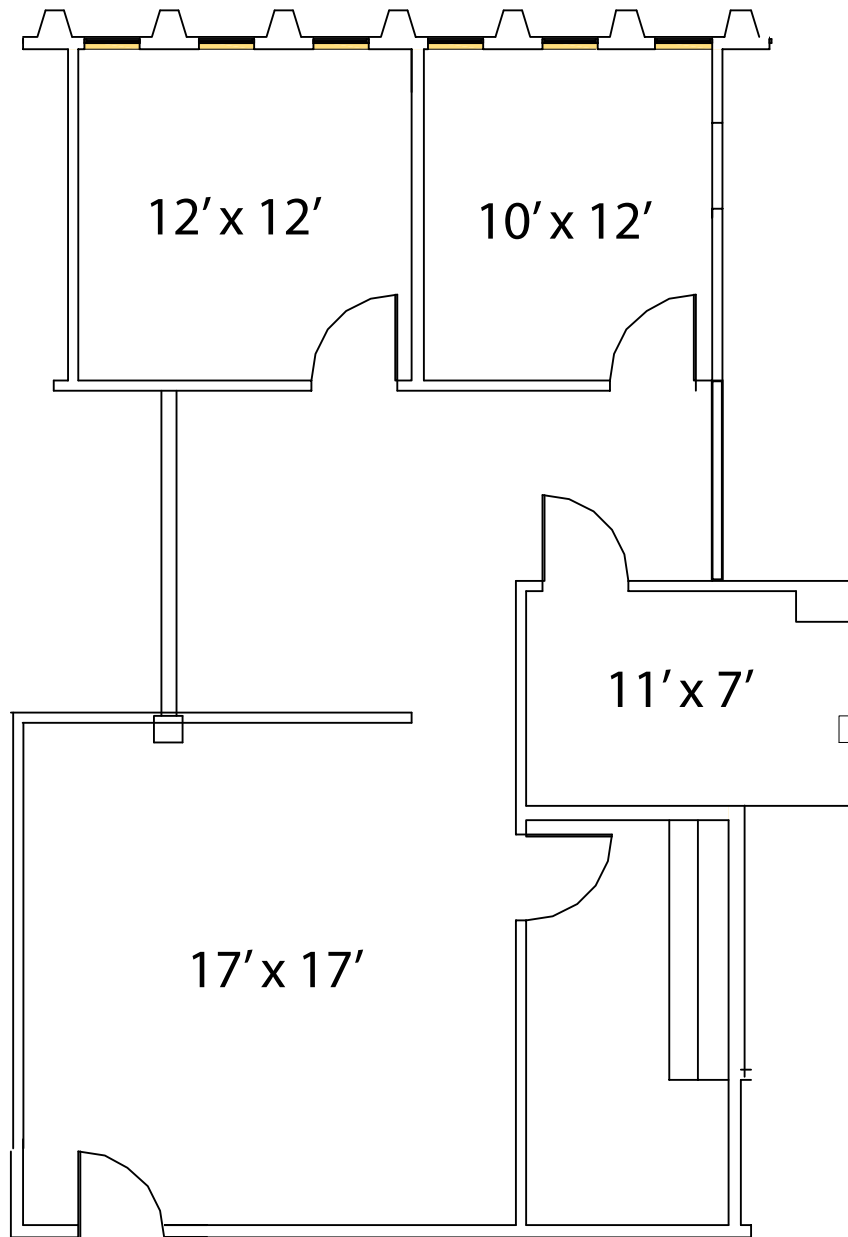

1,144 SF

Steve Butler
Engel Realty
951 18th Street South, Suite 200
Birmingham, AL 35205
Phone: (205) 939-8217
Fax: (205) 939-6817

Disclaimer: The above floor plan is not to scale. The available space shown is believed to be correct but is subject to change.

SUITE 102
265 BUILDING
265 RIVERCHASE PKY. E.
HOOVER, AL. 35244

Prepared by:
American Building Calculations
2209 Collier Parkway, Suite 118
Land O Lakes, FL. 34639
Phone: 813.600.5472
<http://www.abcalc.biz>