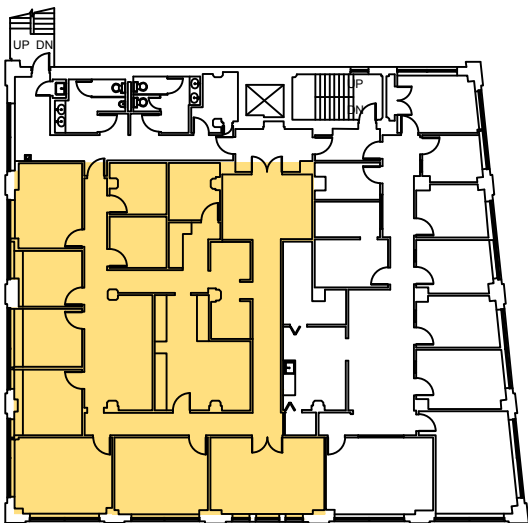

Brush St
1801 Brush St
Tampa, FL 33602

Suite 300
3,698 Square Feet

FLOOR PLAN

SUITE PLAN

For additional information please contact:
Arcis Realty, LLC
727.202.9595
www.ArcisLeasing.com

Drawings are not to scale