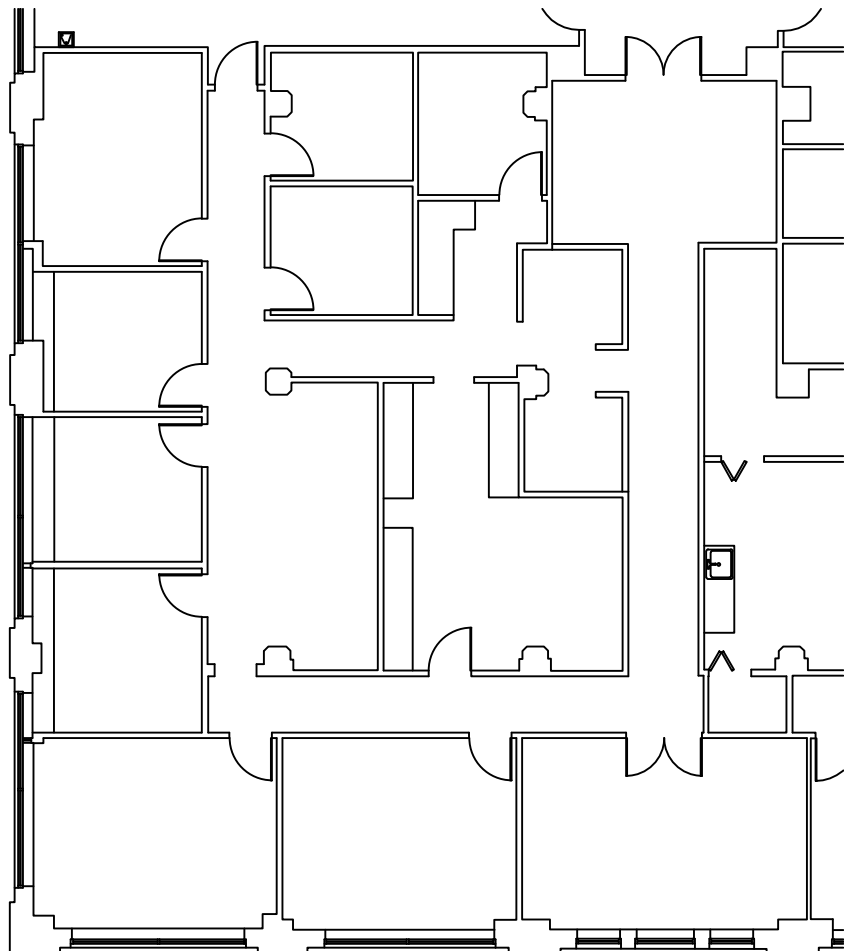

Brush St
1801 Brush St
Tampa, FL 33602

Suite 300
3,698 Square Feet

FLOOR PLAN

SUITE PLAN

For additional information please contact:
Arcis Realty, LLC
727.202.9595
www.ArcisLeasing.com

Drawings are not to scale