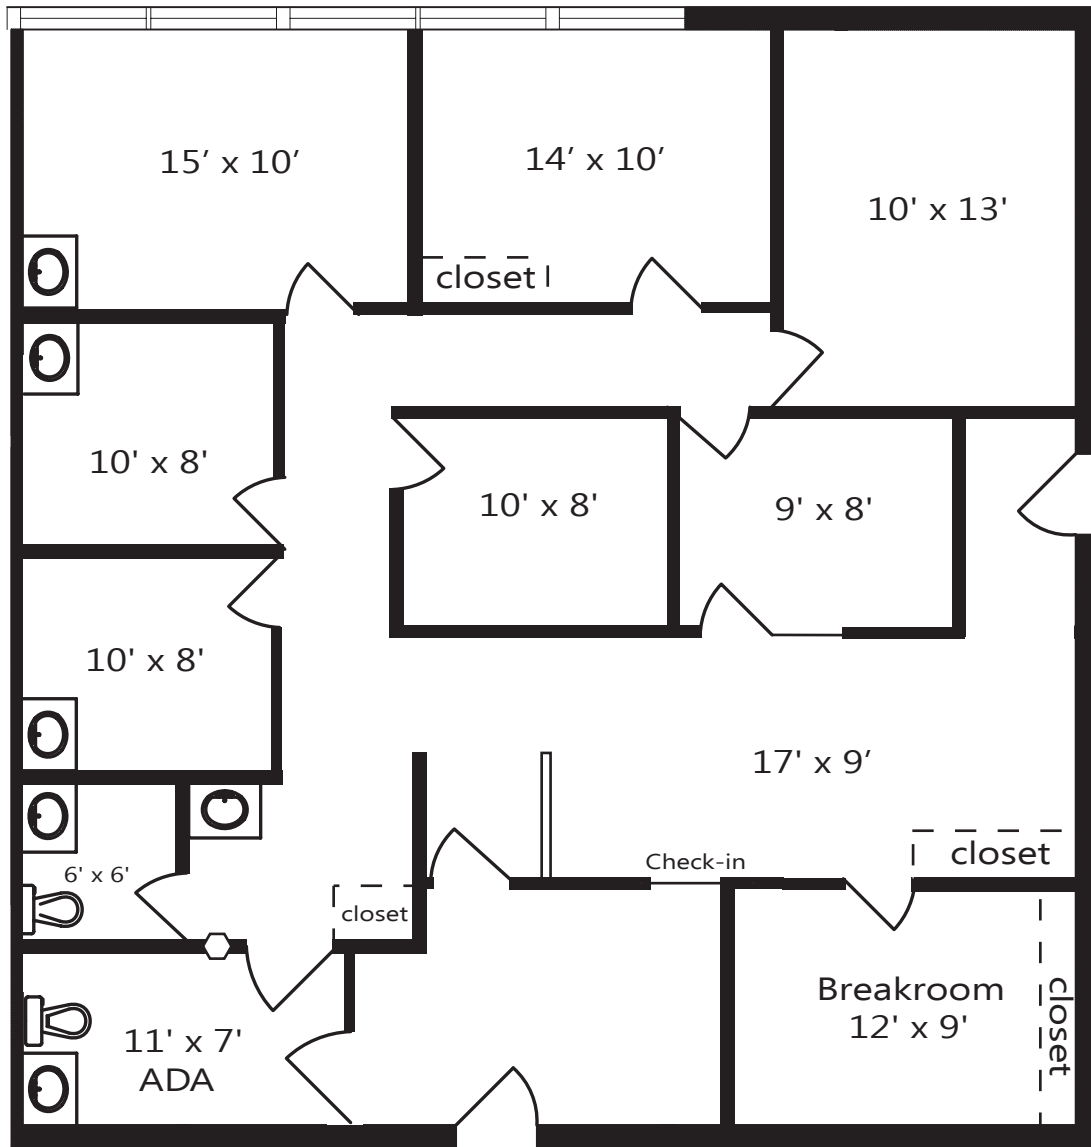

Suite 124 - 1,999 Sq. Ft.

On-Site Leasing Office
2189 Cleveland Street, Suite 209
Clearwater, Florida 33765

For Additional Information
Please Call

727.202.9595

Owned &
Managed By: