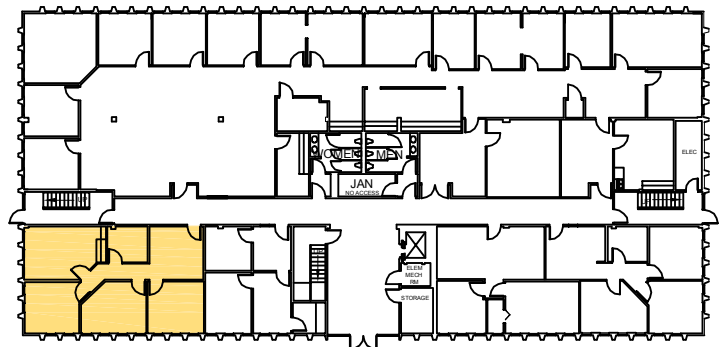

1,110 SF

Steve Butler
 Engel Realty
 951 18th Street South, Suite 200
 Birmingham, AL 35205
 Phone: (205) 939-8217
 Fax: (205) 939-6817

Disclaimer: The above floor plan is not to scale. The available space shown is believed to be correct but is subject to change.