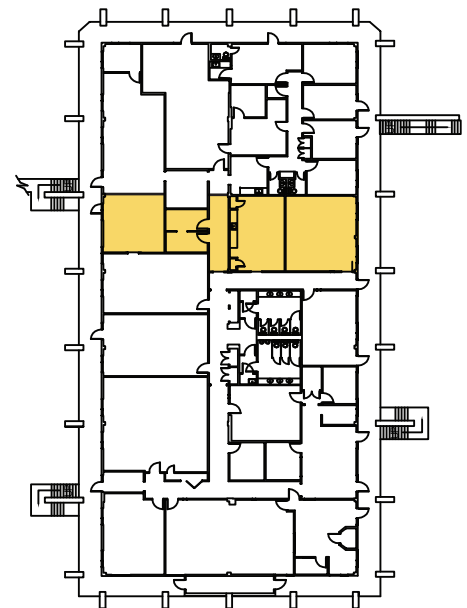

1,671 sf

For Leasing Information Contact:

Steve Butler
Engel Realty
951 18th Street South, Suite 200
Birmingham, AL 35205
Phone: (205) 939-8217
Fax: (205) 939-6817
sbutler@engelrealty.com
www.LeaseBham.com

Disclaimer: The above floor plan is not to scale. The available space shown is believed to be correct but is subject to change.

SUITE 104
1ST FLOOR
601 BEACON PARKWAY
BIRMINGHAM, AL. 35209

Prepared by:
American Building Calculations
2209 Collier Parkway, Suite 118
Land O Lakes, FL. 34639
Phone: 813.600.5472
<http://www.abcalc.biz>