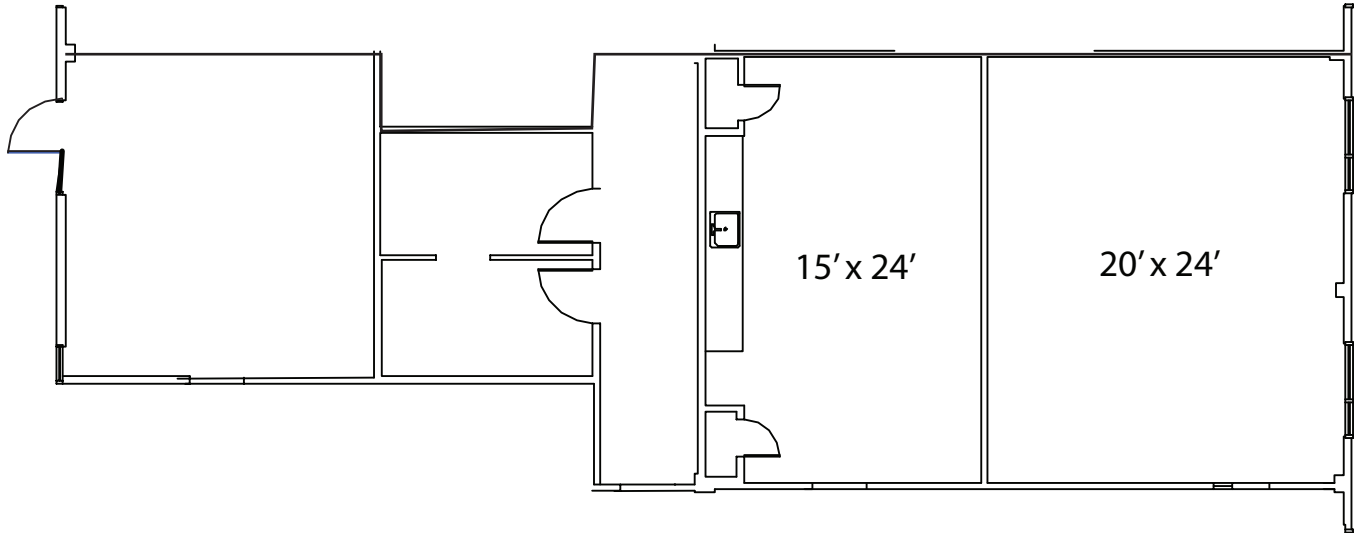

1,671 sf

For Leasing Information Contact:

Steve Butler
Engel Realty
951 18th Street South, Suite 200
Birmingham, AL 35205
Phone: (205) 939-8217
Fax: (205) 939-6817
sbutler@engelrealty.com
www.LeaseBham.com

Disclaimer: The above floor plan is not to scale. The available space shown is believed to be correct but is subject to change.

SUITE 104
1ST FLOOR
601 BEACON PARKWAY
BIRMINGHAM, AL. 35209

Prepared by:
American Building Calculations
2209 Collier Parkway, Suite 118
Land O Lakes, FL. 34639
Phone: 813.600.5472
<http://www.abcalc.biz>