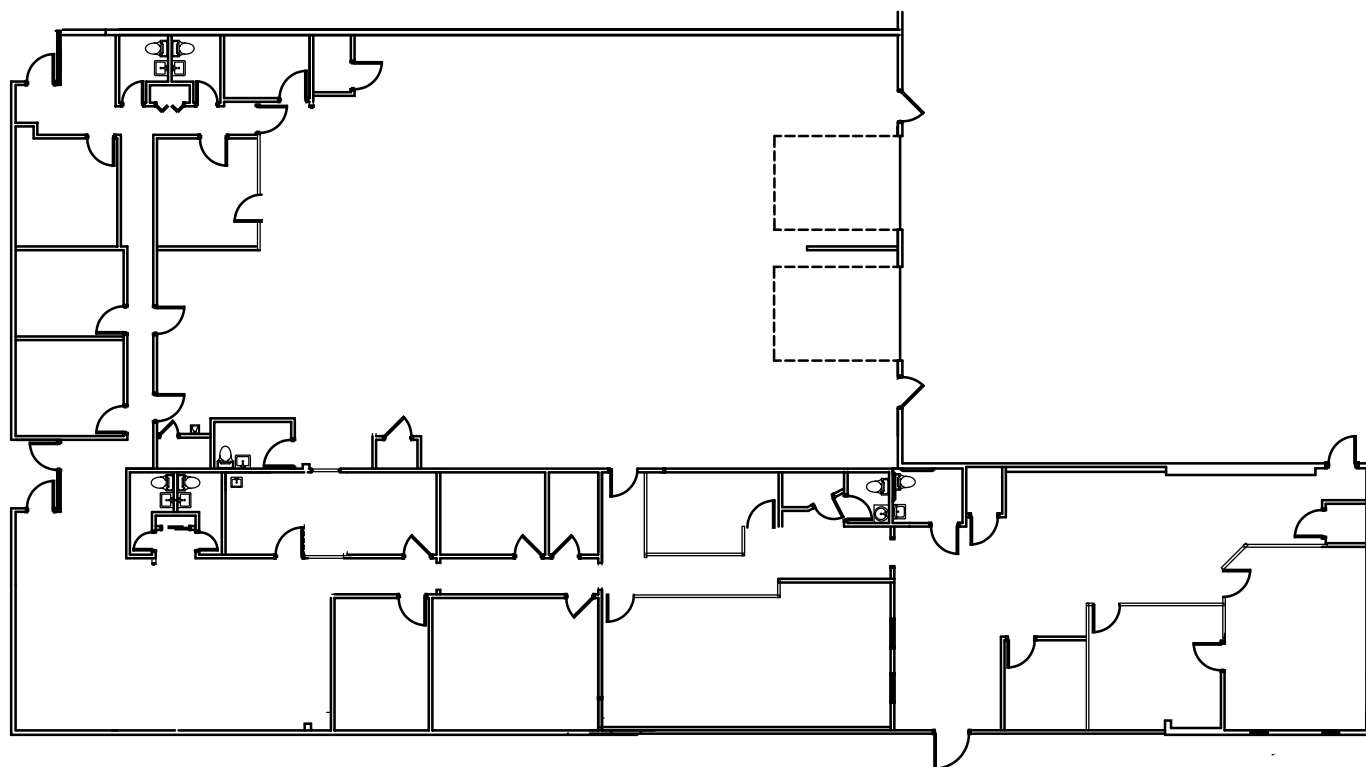

9,020 sf

Steve Butler
Engel Realty
951 18th Street South, Suite 200
Birmingham, AL 35205
Phone: (205) 939-8217
Fax: (205) 939-6817
sbutler@engelrealty.com
www.LeaseBham.com

Disclaimer: The above floor plan is not to scale. The available space shown is believed to be correct but is subject to change.

SUITE K
255 BUILDING
255 RIVERCHASE PKY. E.
HOOVER, AL. 35244

Prepared by:
American Building Calculations
2209 Collier Parkway, Suite 118
Land O Lakes, FL. 34639
Phone: 813.600.5472
<http://www.abcalc.biz>