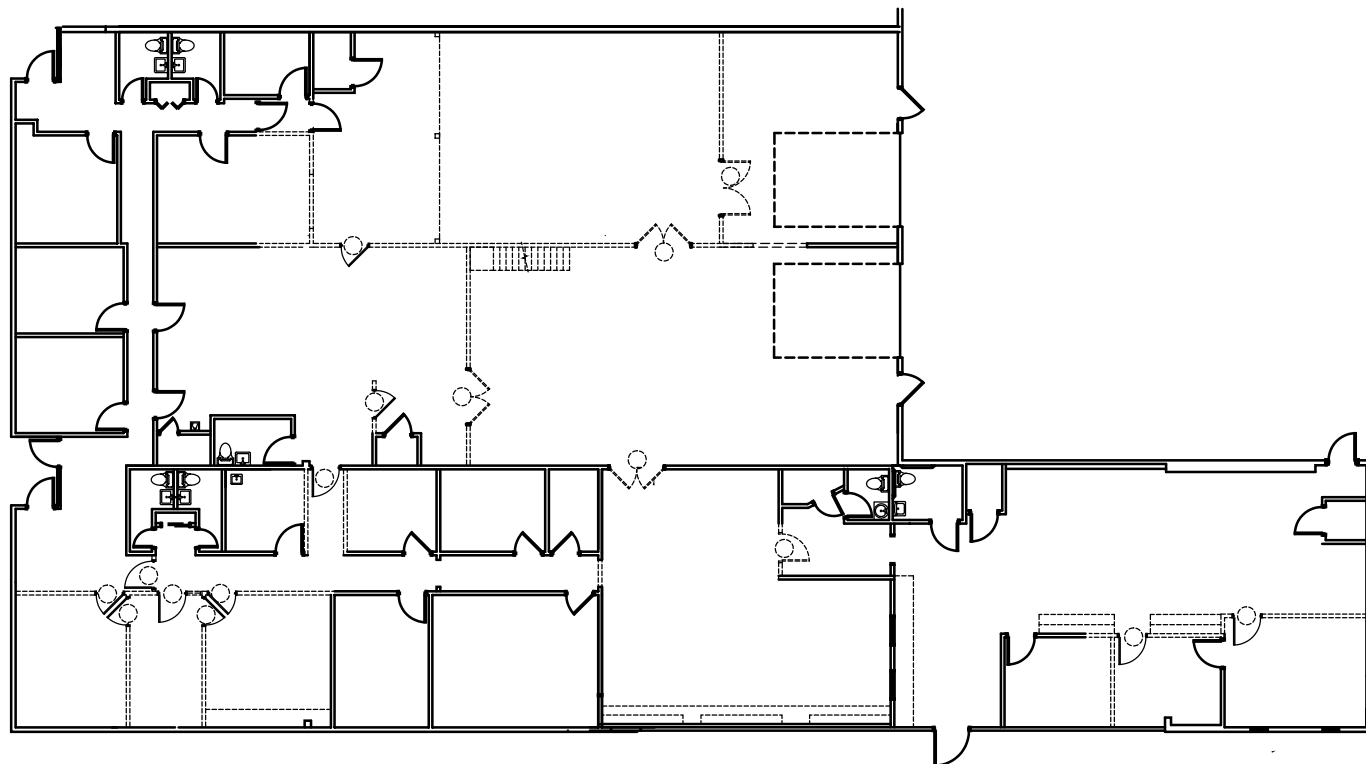

9,020 sf

Steve Butler
Engel Realty
951 18th Street South, Suite 200
Birmingham, AL 35205
Phone: (205) 939-8217
Fax: (205) 939-6817
sbutler@engelrealty.com
www.LeaseBham.com

Disclaimer: The above floor plan is not to scale. The available space shown is believed to be correct but is subject to change.

SUITE K
255 BUILDING
255 RIVERCHASE PKY. E.
HOOVER, AL. 35244

Prepared by:
American Building Calculations
2209 Collier Parkway, Suite 118
Land O Lakes, FL. 34639
Phone: 813.600.5472
<http://www.abcalc.biz>