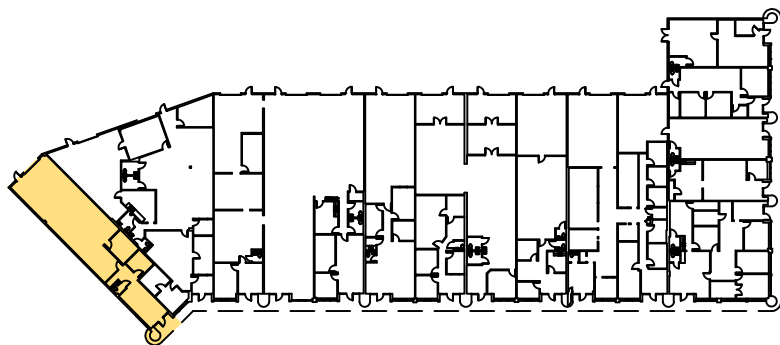

Omni Business Park  
7381 114th Ave  
Largo, FL 33773

Suite 400  
2,241 Square Feet

FLOOR PLAN

SUITE PLAN

For additional information please contact:  
Renee Opland  
Arcis Realty, LLC  
Renee@arcisinc.com  
727.202.9595  
www.ArcisLeasing.com

Drawings are not to scale & measurements are approximate.

Prepared by:  
**American Building Calculations**  
4710 Land O Lakes Blvd, Suite 17-118  
Land O Lakes, FL. 34639  
Phone: 813.600.5472  
<http://www.abcalc.biz>